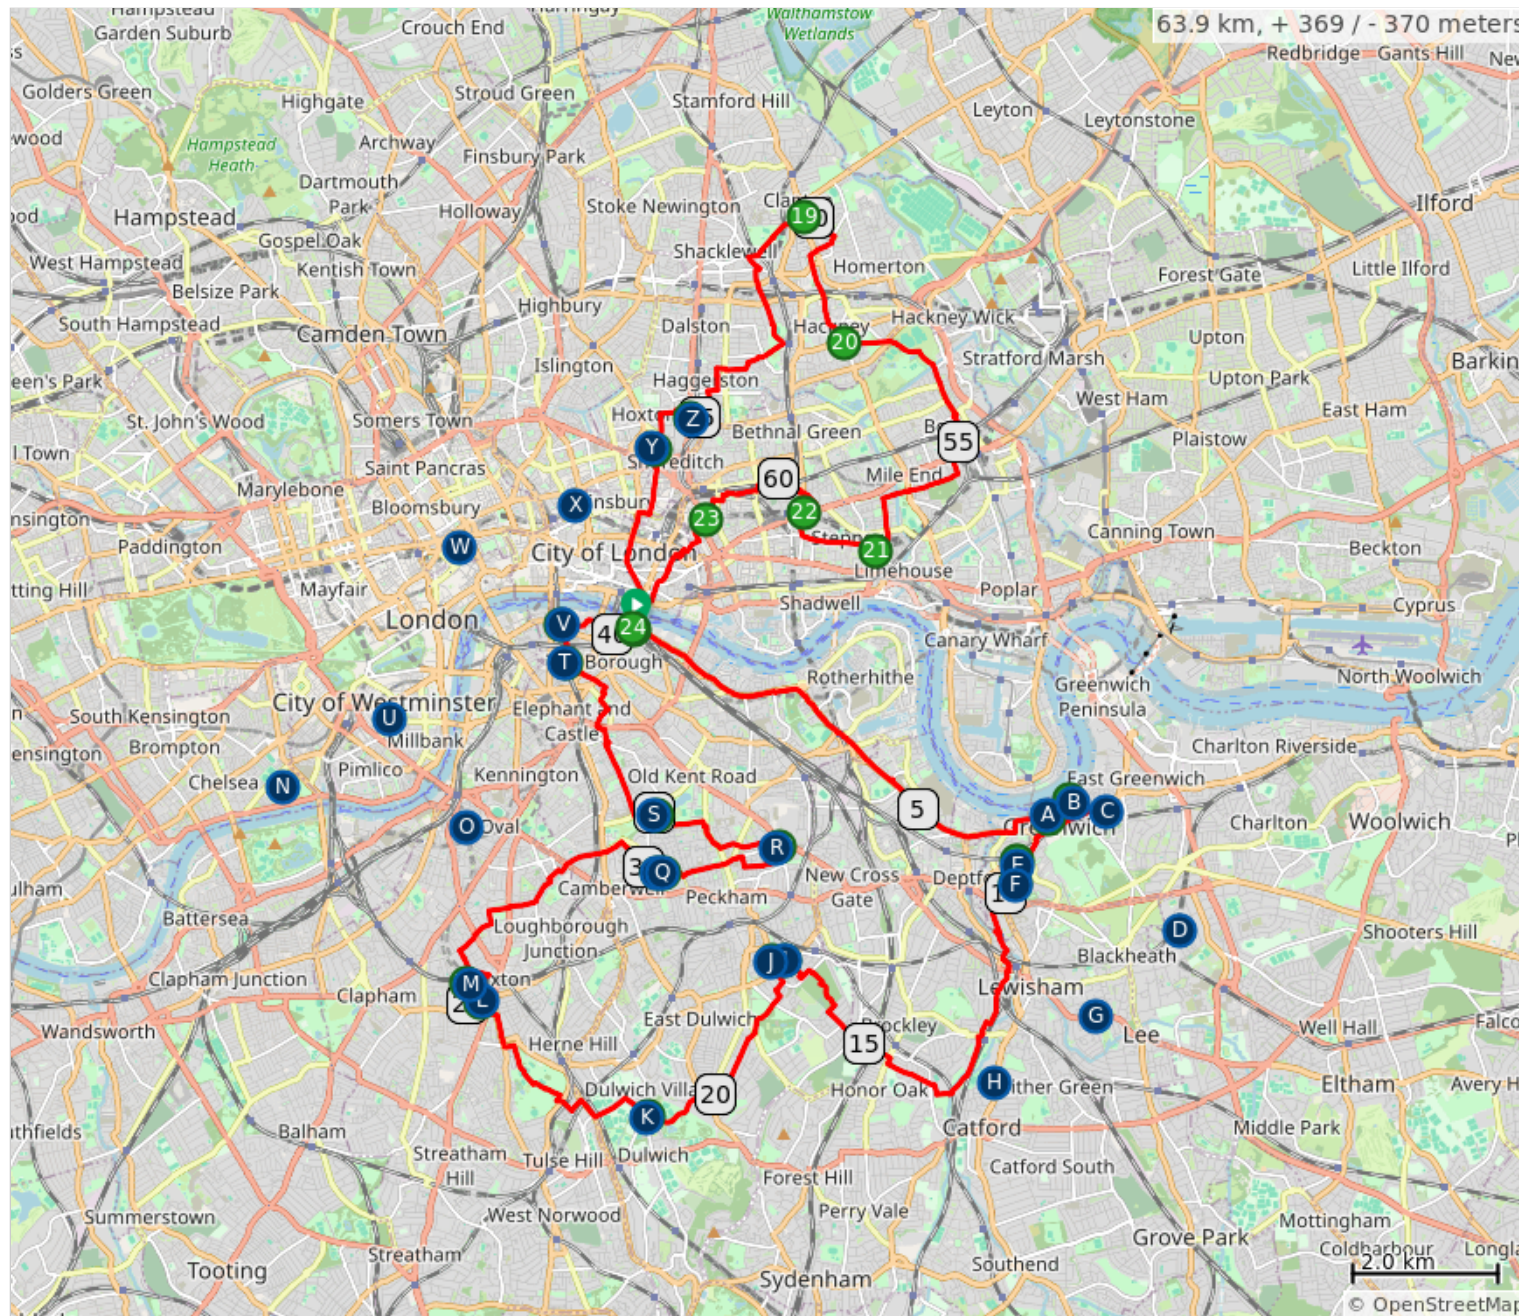

HR-Almshouses-Needle

Two loops, start at the Needle.

- | | |
|----|------------------------------------|
| A. | Greenwich |
| B. | Trinity |
| C. | Hatcliffe |
| D. | Morden College |
| E. | Queen Elizabeth College |
| F. | John Penn & Widow Smith Almshouses |
| G. | Merchant Taylors', Boone's Chapel |
| H. | John Thackeray |
| I. | Metropolitan Beer and Wine Traders |
| J. | Beeston House |
| K. | Dulwich |
| L. | Trinity Homes |
| M. | City of London Almshouses |
| N. | Chelsea |
| O. | Caron |
| P. | Bethal Asylum |
| Q. | Aged Pilgrims |

R.	Licensed Victuallers' Benevolent Institution
S.	Friendly Female Asylum
T.	Draper's Almshouses
U.	United Westminster
V.	Hopton St
W.	St George & Giles
X.	Charterhouse
Y.	Aske
Z.	Museum of the Home