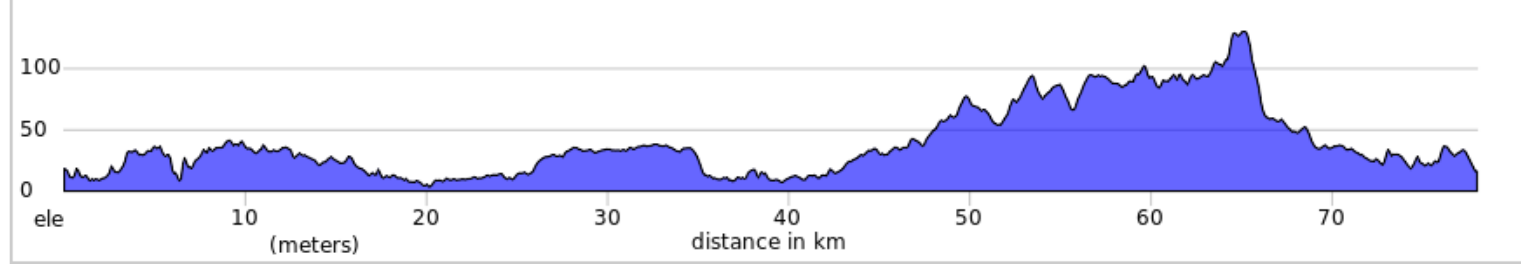

# HR-BBC101-ParliamentHill-final

- A. Greenwood Theatre
- B. Queen's House, WC2
- C. Bush House
- D. Marconi Wing
- E. Savoy Hill
- F. Paris Studios
- G. Empire Service
- H. Queens Hall
- I. Broadcasting House
- J. Langham Hotel
- K. 1 Portland Place
- L. 35 Marylebone High Street
- M. King's Theatre
- N. Riverside Studios
- O. Ealing Studio
- P. BBC Park Western
- Q. Television Centre, Wood Lane
- R. Lime Grove
- S. BBC Television Theatre
- T. Maida Vale