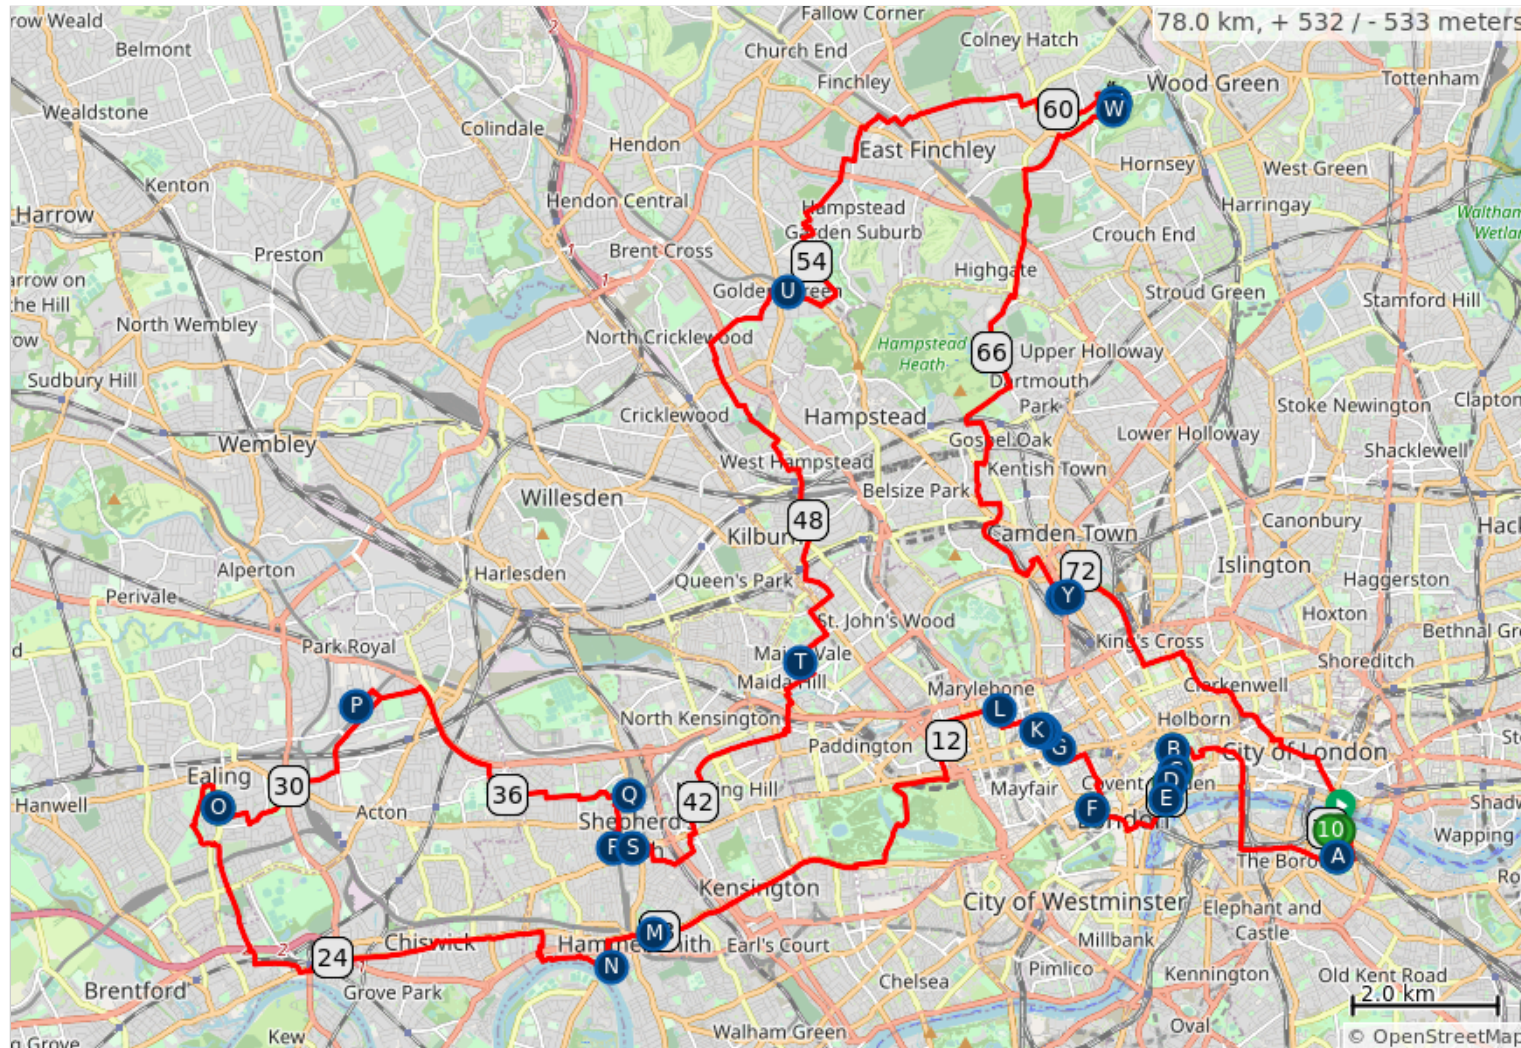

# HR-BBC101-ParliamentHill-final

- A. Greenwood Theatre
- B. Queen's House, WC2
- C. Bush House
- D. Marconi Wing
- E. Savoy Hill
- F. Paris Studios
- G. Empire Service
- H. Queens Hall
- I. Broadcasting House
- J. Langham Hotel
- K. 1 Portland Place
- L. 35 Marylebone High Street
- M. King's Theatre
- N. Riverside Studios
- O. Ealing Studio
- P. BBC Park Western
- Q. Television Centre, Wood Lane
- R. Lime Grove
- S. BBC Television Theatre
- T. Maida Vale

U.	Hippodrome
V.	
W.	Ally Pally
X.	Mornington Crescent
Y.	Camden Palace Theatre